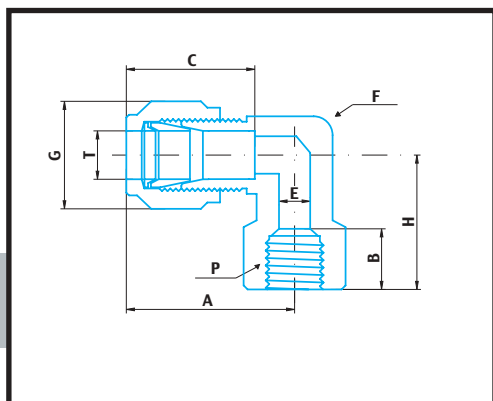

GOMITO FEMMINA

GF

Metric OD tube x Female NPT thread

T TUBE OD	P NPT FEMALE	A	B	C	E	F	G	H	PART No.
3	1/8"	24.6	10.4	12.9	2.4	14	11	19.0	M - 3 - 2 - GF
3	1/4"	27.4	15.0	12.9	2.4	19	11	22.4	M - 3 - 4 - GF
6	1/8"	27.0	10.4	15.3	4.8	14	14	19.0	M - 6 - 2 - GF
6	1/4"	29.8	15.0	15.3	4.8	19	14	22.4	M - 6 - 4 - GF
6	1/2"	34.6	19.8	15.3	4.8	27	14	28.5	M - 6 - 8 - GF
8	1/4"	30.6	15.0	16.2	6.3	19	16	22.4	M - 8 - 4 - GF
8	3/8"	32.6	15.0	16.2	6.3	22	16	22.4	M - 8 - 6 - GF
10	1/4"	33.5	15.0	17.2	7.9	19	19	22.4	M - 10 - 4 - GF
10	3/8"	33.5	15.0	17.2	7.9	22	19	22.4	M - 10 - 6 - GF
12	1/4"	36.0	15.0	22.8	9.5	22	22	22.4	M - 12 - 4 - GF
12	3/8"	36.0	15.0	22.8	9.5	22	22	22.4	M - 12 - 6 - GF
12	1/2"	38.8	19.8	22.8	9.5	27	22	28.5	M - 12 - 8 - GF
16	1/2"	39.5	19.8	24.4	12.7	27	25	28.5	M - 16 - 8 - GF
25	3/4"	49.0	20.6	31.3	22.3	35	38	31.8	M - 25 - 12 - GF
25	1"	53.6	25.4	31.3	22.3	41	38	38.1	M - 25 - 16 - GF