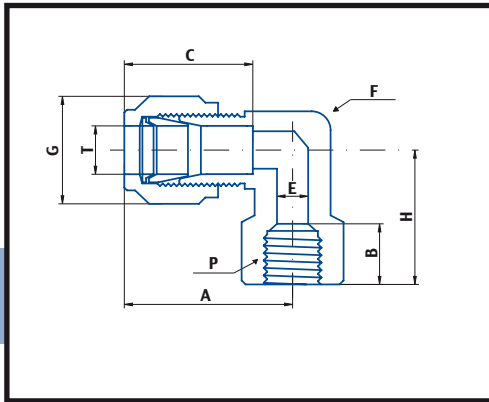

GOMITO FEMMINA

GF

Metric OD tube x Female NPT thread

T TUBE OD	P NPT FEMALE	A	B	C	E	F	G	H	PART No.
3	1/8"	24.6	10.4	12.9	2.4	14	11	19.0	M - 3 - 2 - GF
3	1/4"	27.4	15.0	12.9	2.4	19	11	22.4	M - 3 - 4 - GF
6	1/8"	27.0	10.4	15.3	4.8	14	14	19.0	M - 6 - 2 - GF
6	1/4"	29.8	15.0	15.3	4.8	19	14	22.4	M - 6 - 4 - GF
6	1/2"	34.6	19.8	15.3	4.8	27	14	28.5	M - 6 - 8 - GF
8	1/4"	30.6	15.0	16.2	6.3	19	16	22.4	M - 8 - 4 - GF
8	3/8"	32.6	15.0	16.2	6.3	22	16	22.4	M - 8 - 6 - GF
10	1/4"	33.5	15.0	17.2	7.9	19	19	22.4	M - 10 - 4 - GF
10	3/8"	33.5	15.0	17.2	7.9	22	19	22.4	M - 10 - 6 - GF
12	1/4"	36.0	15.0	22.8	9.5	22	22	22.4	M - 12 - 4 - GF
12	3/8"	36.0	15.0	22.8	9.5	22	22	22.4	M - 12 - 6 - GF
12	1/2"	38.8	19.8	22.8	9.5	27	22	28.5	M - 12 - 8 - GF
16	1/2"	39.5	19.8	24.4	12.7	27	25	28.5	M - 16 - 8 - GF
25	3/4"	49.0	20.6	31.3	22.3	35	38	31.8	M - 25 - 12 - GF
25	1"	53.6	25.4	31.3	22.3	41	38	38.1	M - 25 - 16 - GF