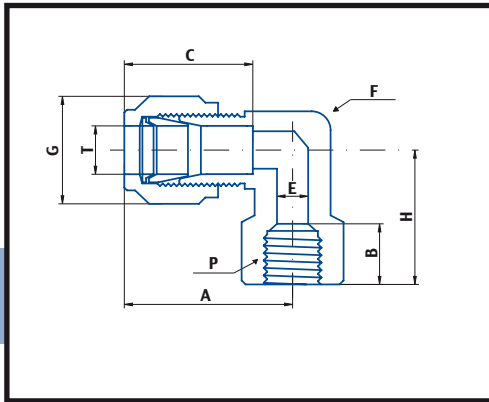

FEMALE ELBOW

GF

Inch OD tube x Female NPT thread

| T TUBE OD | P NPT FEMALE | A | B | C | E | F | G | H | PART No. |
|-----------|--------------|------|------|------|------|----|------|------|------------------|
| 1/8" | 1/8" | 24.6 | 10.4 | 12.7 | 2.4 | 14 | 11 | 19.0 | P - 2 - 2 - GF |
| 1/8" | 1/4" | 27.4 | 15.0 | 12.7 | 2.4 | 19 | 11 | 22.4 | P - 2 - 4 - GF |
| 1/4" | 1/8" | 26.9 | 10.4 | 15.3 | 4.8 | 14 | 14 | 19.0 | P - 4 - 2 - GF |
| 1/4" | 1/4" | 29.7 | 15.0 | 15.3 | 4.8 | 19 | 14 | 22.4 | P - 4 - 4 - GF |
| 1/4" | 3/8" | 31.8 | 15.0 | 15.3 | 4.8 | 22 | 14 | 22.4 | P - 4 - 6 - GF |
| 1/4" | 1/2" | 34.6 | 19.8 | 15.3 | 4.8 | 27 | 14 | 28.5 | P - 4 - 8 - GF |
| 5/16" | 1/8" | 28.7 | 10.4 | 16.3 | 6.3 | 19 | 16 | 19.1 | P - 5 - 2 - GF |
| 5/16" | 1/4" | 30.5 | 15.0 | 16.3 | 6.3 | 22 | 16 | 22.4 | P - 5 - 4 - GF |
| 3/8" | 1/8" | 30.5 | 10.4 | 16.8 | 7.1 | 17 | 17 | 19.1 | P - 6 - 2 - GF |
| 3/8" | 1/4" | 31.2 | 15.0 | 16.8 | 7.1 | 19 | 17 | 22.4 | P - 6 - 4 - GF |
| 3/8" | 3/8" | 33.3 | 15.0 | 16.8 | 7.1 | 22 | 17 | 22.4 | P - 6 - 6 - GF |
| 3/8" | 1/2" | 36.0 | 19.8 | 16.8 | 7.1 | 27 | 17 | 28.5 | P - 6 - 8 - GF |
| 1/2" | 1/4" | 36.0 | 15.0 | 22.9 | 7.1 | 22 | 22 | 22.4 | P - 8 - 4 - GF |
| 1/2" | 3/8" | 36.0 | 15.0 | 22.9 | 10.4 | 22 | 22 | 22.4 | P - 8 - 6 - GF |
| 1/2" | 1/2" | 38.9 | 19.8 | 22.9 | 10.4 | 27 | 22 | 28.5 | P - 8 - 8 - GF |
| 5/8" | 3/8" | 38.1 | 15.0 | 24.4 | 12.7 | 24 | 25 | 22.4 | P - 10 - 6 - GF |
| 5/8" | 1/2" | 39.9 | 19.8 | 24.4 | 12.7 | 27 | 25 | 28.5 | P - 10 - 8 - GF |
| 3/4" | 1/2" | 39.9 | 19.8 | 24.4 | 15.8 | 27 | 28.5 | 28.5 | P - 12 - 8 - GF |
| 3/4" | 3/4" | 44.7 | 20.6 | 24.4 | 15.8 | 35 | 28.5 | 31.8 | P - 12 - 12 - GF |
| 7/8" | 3/4" | 44.7 | 20.6 | 25.9 | 18.2 | 35 | 32 | 31.8 | P - 14 - 12 - GF |
| 1" | 3/4" | 49.0 | 20.6 | 31.2 | 22.3 | 35 | 38 | 31.8 | P - 16 - 12 - GF |
| 1" | 1" | 53.6 | 25.4 | 31.2 | 22.3 | 41 | 38 | 38.1 | P - 16 - 16 - GF |