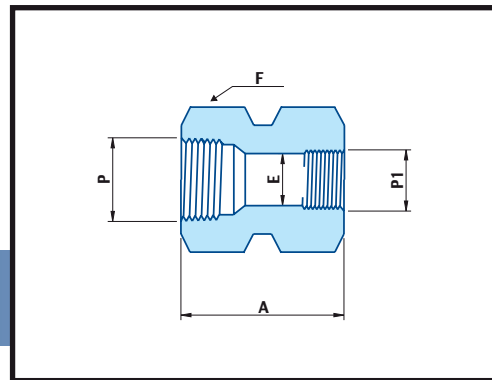

# MANICOTTO RIDUCENTE

# MR

P NPT FEMALE	P1 NPT FEMALE	A	E	F	PART No.
1/4"	1/8"	31.0	8.6	19	4 - MR - 2
3/8"	1/4"	35.0	11.4	22	6 - MR - 4
1/2"	1/8"	39.6	8.6	27	8 - MR - 2
1/2"	1/4"	44.5	11.4	27	8 - MR - 4
1/2"	3/8"	45.2	15.0	27	8 - MR - 6
3/4"	1/4"	46.0	11.4	32	12 - MR - 4
3/4"	1/2"	52.3	18.5	32	12 - MR - 8
1"	1/2"	55.6	18.5	41	16 - MR - 8
1"	3/4"	57.2	23.8	41	16 - MR - 12