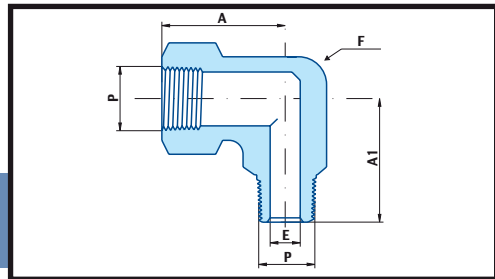

GOMITO MASCHIO/FEMMINA

GMF

P NPT MALE & FEMALE

E

F

A

A1

PART No.

1/8"

4.8

14

26.4

22.3

2 - GMF

1/4"

7.1

19

29.7

26.7

4 - GMF

3/8"

9.6

22

36.0