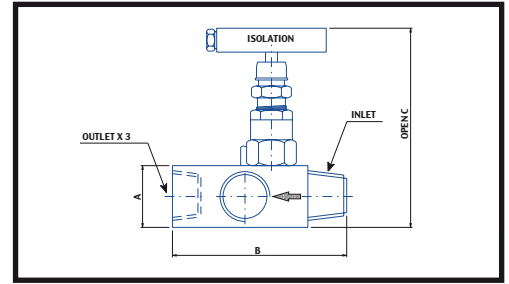

# MULTIPORT

CONNECTIONS		DIMENSIONS			MODEL
INLET	OUTLET	A	B	C	
1/2" NPT M	3 x 1/2" NPT F	32	102	105	1VSPM8

CONNECTIONS		DIMENSIONS			MODEL
INLET	OUTLET	A	B	C	
1/2" NPT M	3 x 1/2" NPT F	32	180	105	2VSPM8

CONNECTIONS		DIMENSIONS			MODEL
INLET	OUTLET	A	B	C	
1/2" NPT M	3 x 1/2" NPT F	32	180	105	3VSPM8

**Pressure rating:** 6000 psi  
**Material:** A105, AISI 316/L, Monel, Hastelloy, ...

**Gland Packing:** PTFE (for temperature up to 180 °C)  
 Graphoil (for temperature over 180 °C)