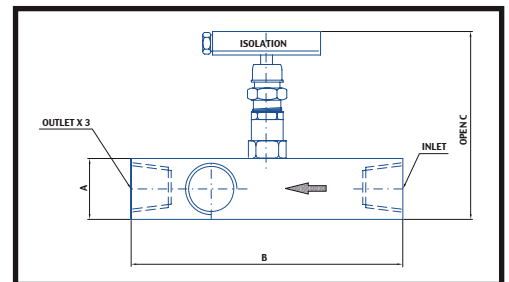

# MULTIPORT

CONNECTIONS		DIMENSIONS			MODEL
INLET	OUTLET	A	B	C	
1/2" NPT M	3 x 1/2" NPT F	32	102	105	1VSPM8

CONNECTIONS		DIMENSIONS			MODEL
INLET	OUTLET	A	B	C	
1/2" NPT M	3 x 1/2" NPT F	32	180	105	2VSPM8

CONNECTIONS		DIMENSIONS			MODEL
INLET	OUTLET	A	B	C	
1/2" NPT M	3 x 1/2" NPT F	32	180	105	3VSPM8

**Pressure rating:** 6000 psi  
**Material:** A105, AISI 316/L, Monel, Hastelloy, ...

**Gland Packing:** PTFE (for temperature up to 180 °C)  
 Graphoil (for temperature over 180 °C)