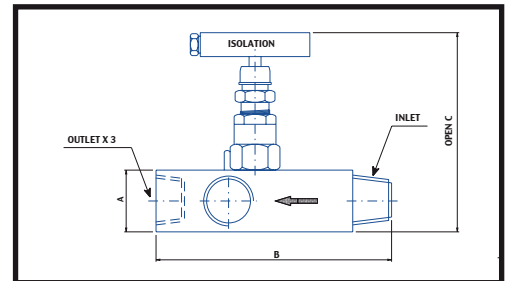

# MULTIPORT

CONNECTIONS		DIMENSIONS			MODEL
INLET	OUTLET	A	B	C	
1/2" NPT M	3 x 1/2" NPT F	32	102	105	1VSPM8

CONNECTIONS		DIMENSIONS			MODEL
INLET	OUTLET	A	B	C	
1/2" NPT M	3 x 1/2" NPT F	32	180	105	2VSPM8

CONNECTIONS		DIMENSIONS			MODEL
INLET	OUTLET	A	B	C	
1/2" NPT M	3 x 1/2" NPT F	32	180	105	3VSPM8

**Pressure rating:** 6000 psi  
**Material:** A105, AISI 316/L, Monel, Hastelloy, ...

**Gland Packing:** PTFE (for temperature up to 180 °C)  
 Graphoil (for temperature over 180 °C)